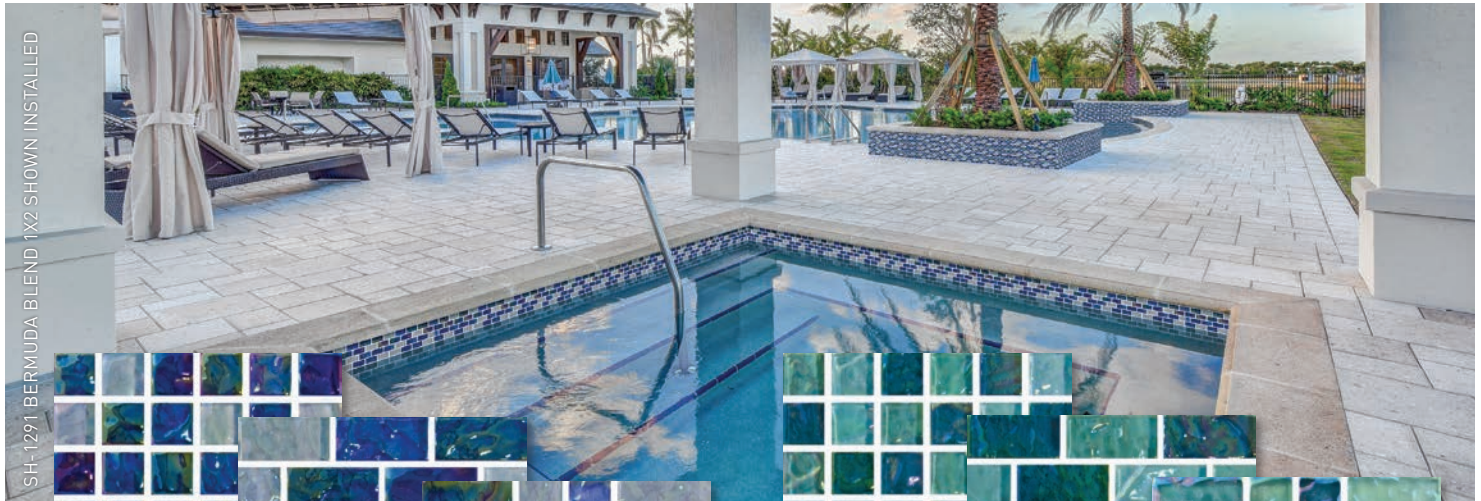

SHIMMER

The relaxing colors of our Shimmer Series will lead your thoughts to the Caribbean Islands. An escape from worries will invite you to soothe yourself and enjoy the moments you are living.

SH-1191 BERMUDA BLEND 1X1