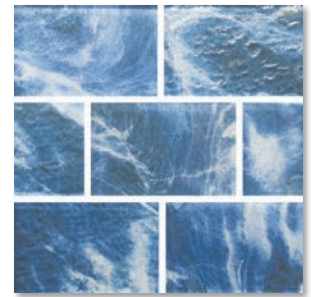

# MANHATTAN

PENN STATION 2X3; BLUE STONE 12' X24' SCUMBLE AND TAHOL; LEDGERSTONE 6' X24' SHOWN INSTALLED; POOL: SAGE SCAPES & DESIGN

GRAND CENTRAL 1X2

GRAND CENTRAL 2X3

PENN STATION 1X2

PENN STATION 2X3

TIMES SQUARE 1X2