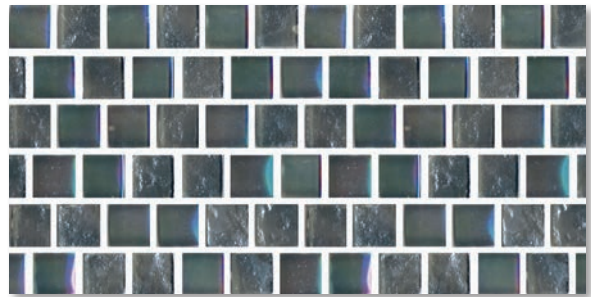

# CONSTELLATIONS

LEO 1X1 SHOWN INSTALLED

AQUARIUS 1X1

ARIES 1X1

LEO 1X1

VIRGO 1X1

NOTE: THIS TILE IS NOT WARRANTED AS A SLIP RESISTANT SURFACE FOR FOOT TRAFFIC.