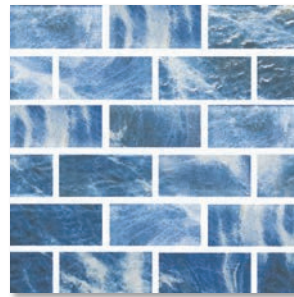

# MANHATTAN

PENN STATION 2X3; BLUE STONE 12' X24' SCUMBLE AND TAHOL; LEDGERSTONE 6' X24' SHOWN INSTALLED; POOL: SAGE SCAPES & DESIGN

GRAND CENTRAL 1X2

GRAND CENTRAL 2X3

PENN STATION 1X2

PENN STATION 2X3

TIMES SQUARE 1X2