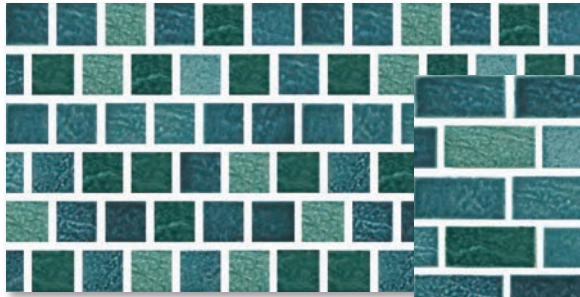

VG-946 NARROWS 1X1