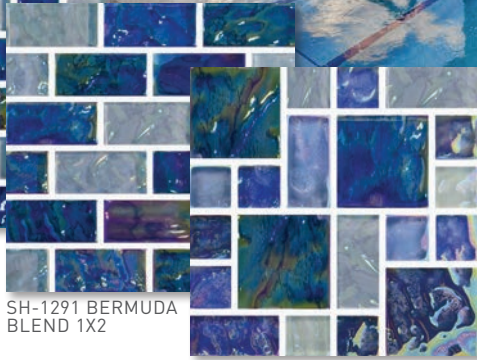

# SHIMMER

The relaxing colors of our Shimmer Series will lead your thoughts to the Caribbean Islands. An escape from worries will invite you to soothe yourself and enjoy the moments you are living.

SH-1191 BERMUDA BLEND 1X1