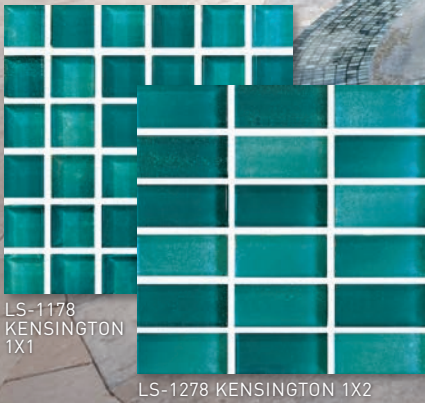

AB-1113 MAGIC 1X1

AB-1213 MAGIC 1X2

AB-2213 MAGIC 2X2

AB-1110 CRYSTAL 1X1

AB-1210 CRYSTAL 1X2

AB-2210 CRYSTAL 2X2

Earth tones, pale blues, and misty grays define the London Series. An embedded sparkle of glitter gives this glass tile an eye-catching royal touch.

# LONDON

LS-1172 ASHFORD 1X1 AND SILVER COPING AND IVORY PAVERS SHOWN INSTALLED IN POOL. SUNSET POOLS.

LS-1178 KENSINGTON 1X1

LS-1278 KENSINGTON 1X2

LS-1170 WINDSOR 1X1

LS-1270 WINDSOR 1X2

LS-1171 LIVERPOOL 1X1