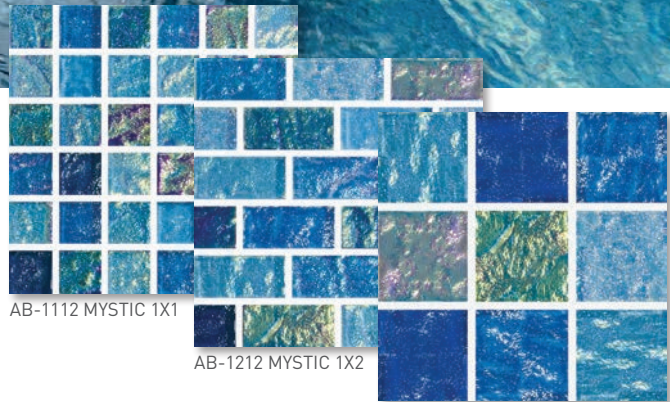

AB-1112 MYSTIC 1X1

AB-2212 MYSTIC 2X2