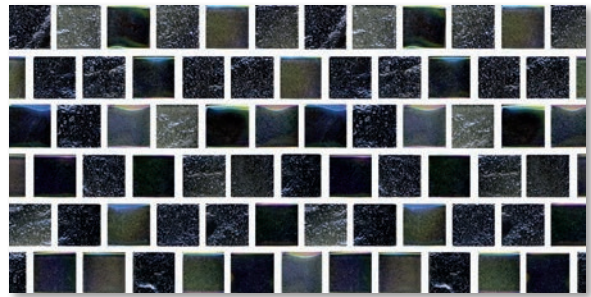

# CONSTELLATIONS

LEO 1X1 SHOWN INSTALLED

AQUARIUS 1X1

ARIES 1X1

LEO 1X1

VIRGO 1X1

NOTE: THIS TILE IS NOT WARRANTED AS A SLIP RESISTANT SURFACE FOR FOOT TRAFFIC.