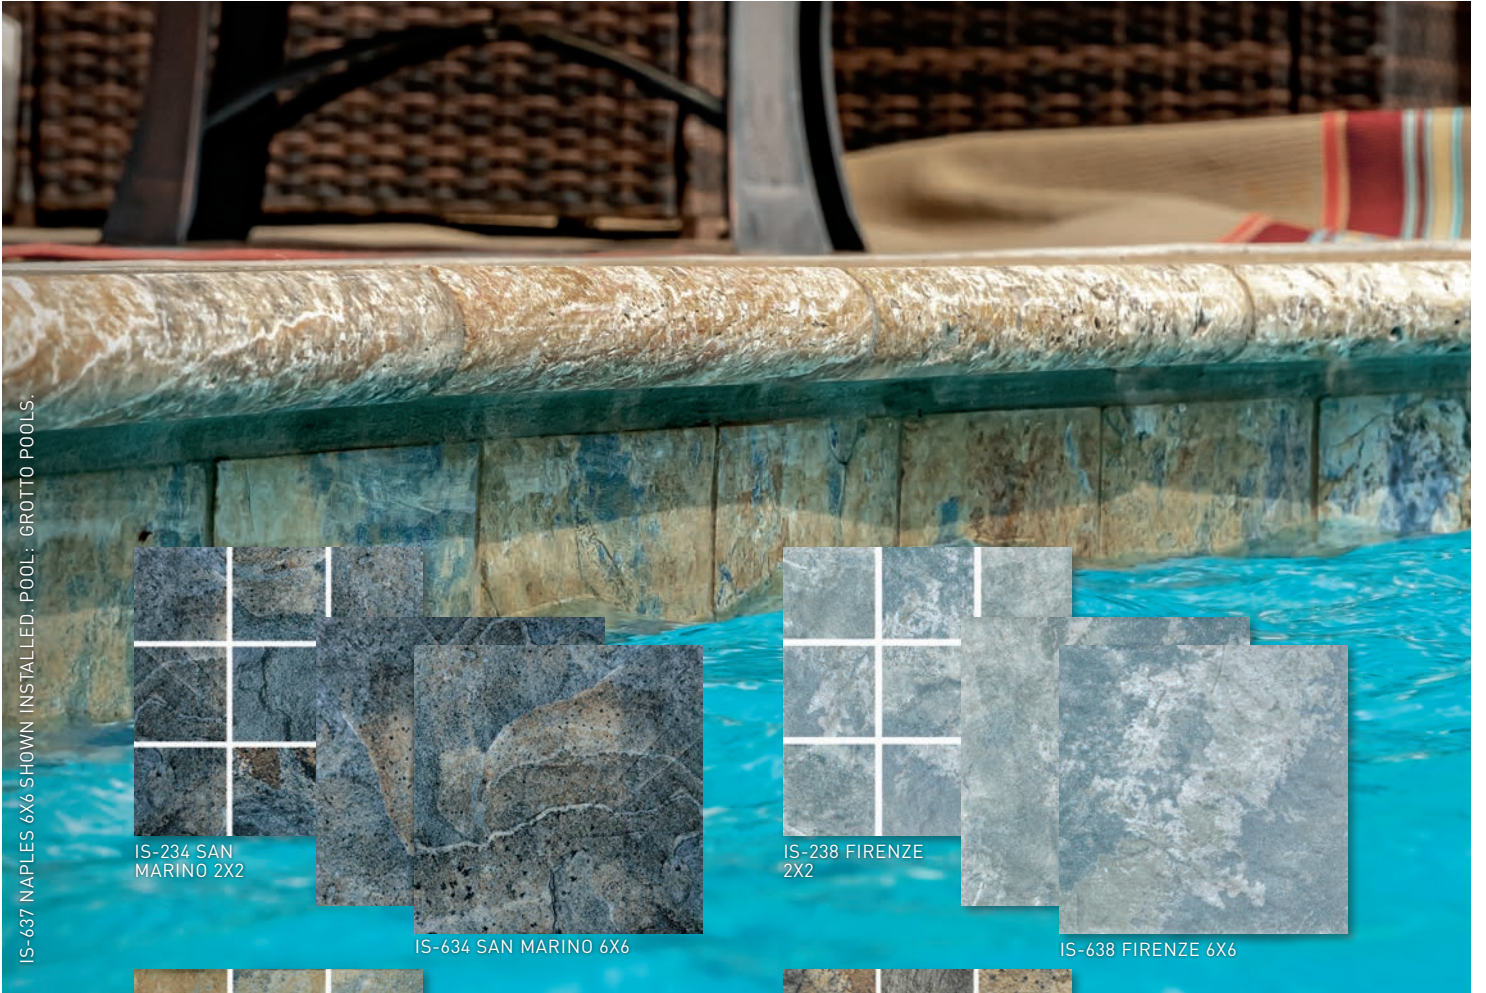

# ITALIAN SLATE

Contrasts and juxtapositions come alive with our Italian Slate Series. Magical colors and flavors become part of your spaces.

IS-637 NAPLES 6X6 SHOWN INSTALLED. POOL: GROTTO POOLS.

IS-234 SAN MARINO 2X2