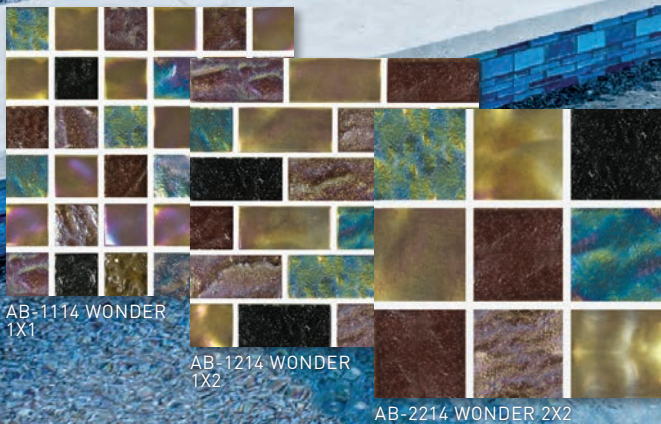

AB-1114 WONDER 1X1