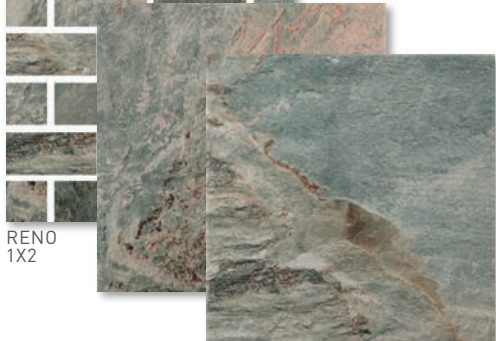

RENO 1X2

RENO 6X6