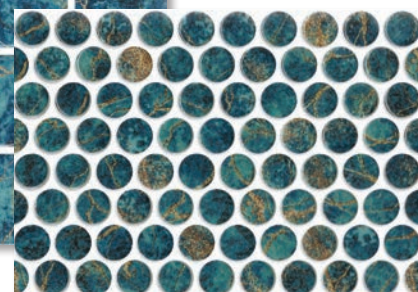

GAUDI 2X2

GAUDI PENNY ROUND