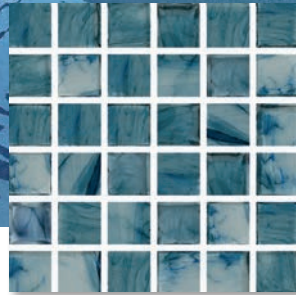

FJ-1197 MAJESTIC 1X1