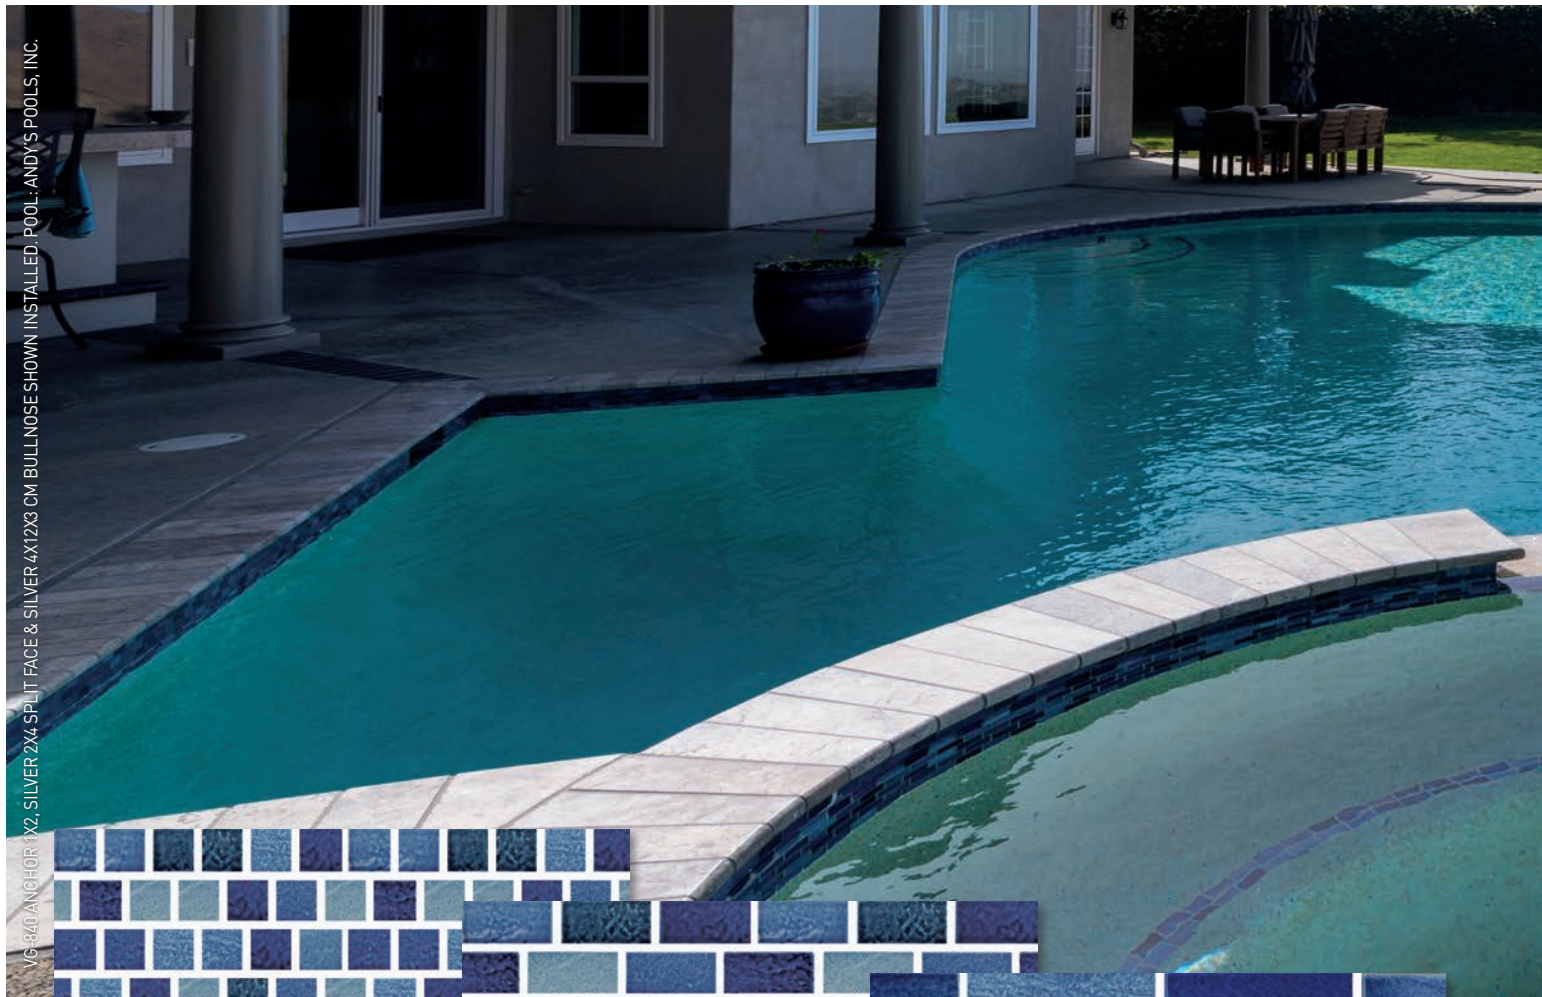

# SOUTH PACIFIC

AVAILABLE  
END OF  
MAY 2022

TONGA 1X2 SHOWN INSTALLED

CALEDONIA 1X2

MARIANA 1X2

TONGA 1X2

# VOYAGE

Classic and modern combine in our Voyage Series. The colors of this series provide warmth and freshness, with touches of energy, resulting in relaxing and beautiful designs.

VG-840 ANCHOR 1X2, SILVER 2X4 SPLIT FACE & SILVER 4X12X3 CM BULL NOSE SHOWN INSTALLED. POOL: ANDY'S POOLS, INC.