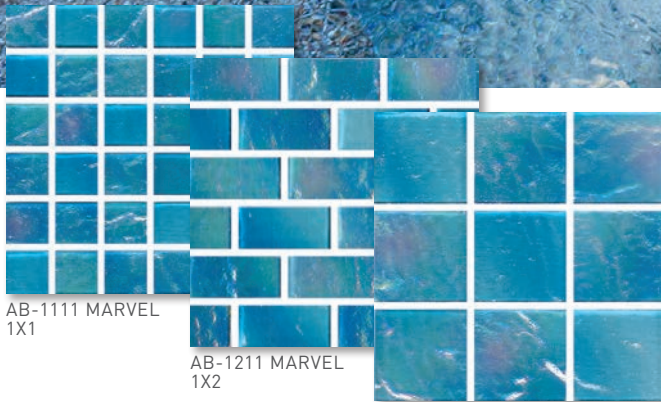

AB-1214 WONDER 1X2

AB-2214 WONDER 2X2

AB-1111 MARVEL 1X1

AB-2211 MARVEL 2X2