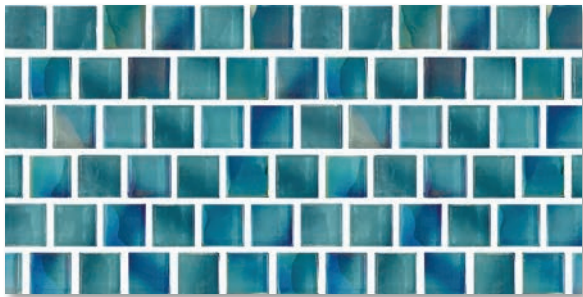

# CONSTELLATIONS

LEO 1X1 SHOWN INSTALLED

AQUARIUS 1X1

ARIES 1X1

LEO 1X1

VIRGO 1X1

NOTE: THIS TILE IS NOT WARRANTED AS A SLIP RESISTANT SURFACE FOR FOOT TRAFFIC.