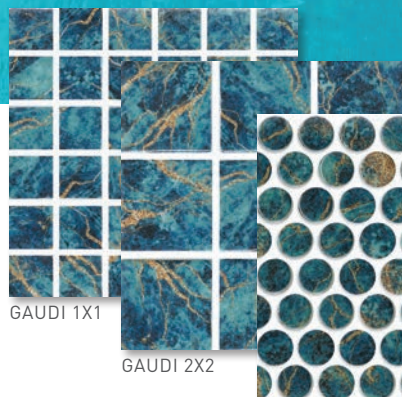

V4 HIGH VARIATION

DALI 2X2 AND 1X1 AND GLACIER COPING 12X24X6CM ARE SHOWN INSTALLED. POOL - OASIS POOLS & PAVERS.

GOYA 1X1

GOYA 2X2

GOYA PENNY ROUND

RAPHAEL 1X1

RAPHAEL 2X2

RAPHAEL PENNY ROUND