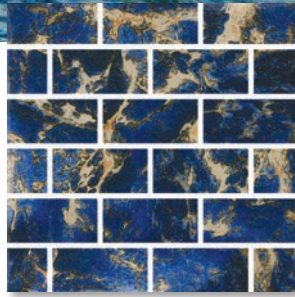

# CARIBBEAN

Vibrant colors dominate our Caribbean Series. Pulsating copper shades and soothing blues will take the stage of your designs.

CB-661 GRAND CAYMAN 6X6 SHOWN INSTALLED

CB-1260 NEVIS 1X2

CB-660 NEVIS 6X6