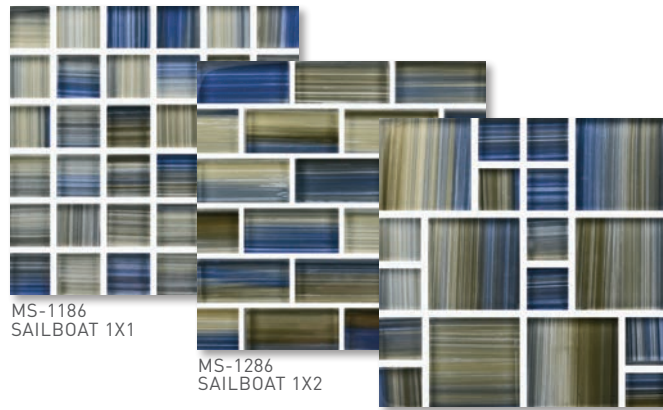

MS-1281  
WATER LILIES 1X2

MS-881 WATER LILIES  
BLOCK RANDOM

MS-1182  
VENICE 1X1

MS-1282  
VENICE 1X2

MS-882 VENICE  
BLOCK RANDOM

MS-1184  
PARADISE 1X1

MS-1284  
PARADISE 1X2

MS-884 PARADISE  
BLOCK RANDOM

MS-1185  
STORMY 1X1

MS-1285  
STORMY 1X2

MS-885 STORMY  
BLOCK RANDOM

MS-1186  
SAILBOAT 1X1

MS-1286  
SAILBOAT 1X2

MS-886 SAILBOAT  
BLOCK RANDOM