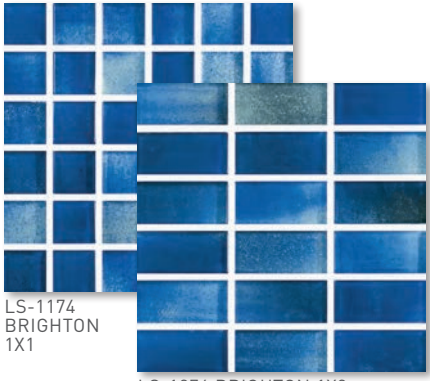

LS-1176 WESTMINSTER 1X1

LS-1174 BRIGHTON 1X1

LS-1274 BRIGHTON 1X2