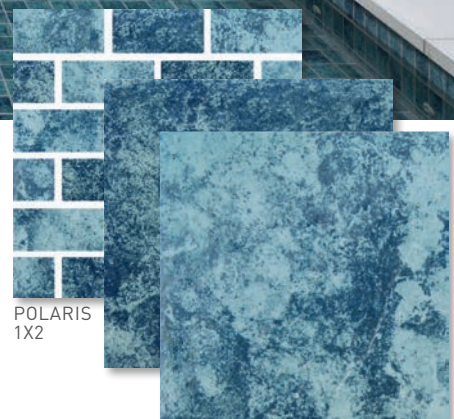

POLARIS 1X2

POLARIS 6X6